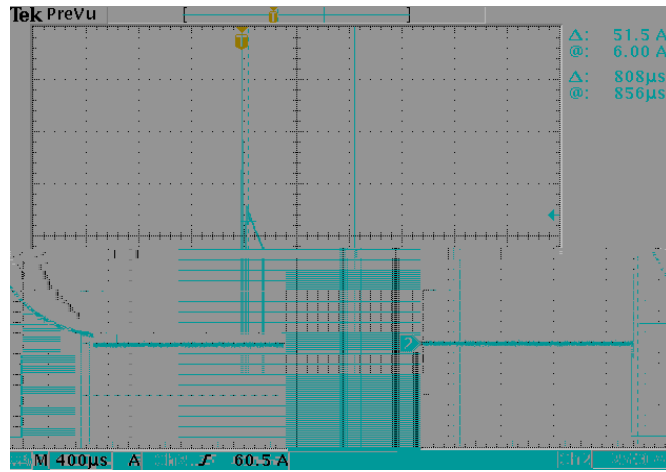

176-305Vac

	(1)	(2)	(3)	220Vac	

- 1 CCC 220/230/240Vac; CCC 200-240Vac 190- Vdc
BIS KCC KS
- 2 90-305Vac 90-176Vac " "
- 3 220Vac, 100% " "
- 4 SELV
- 5 BIS -3000

EBV-250SxxxSV

Rev. C

250W

IP67

EBV-250S012SV
效率 vs. 输出电流

EBV-250S024SV
效率 vs. 输出电流

EBV-250S036SV
效率 vs. 输出电流

EBV-250S048SV
效率 vs. 输出电流

EBV-250S012SV

EBV-250S024SV

EBV-250SxxxSV

Rev. C

250W