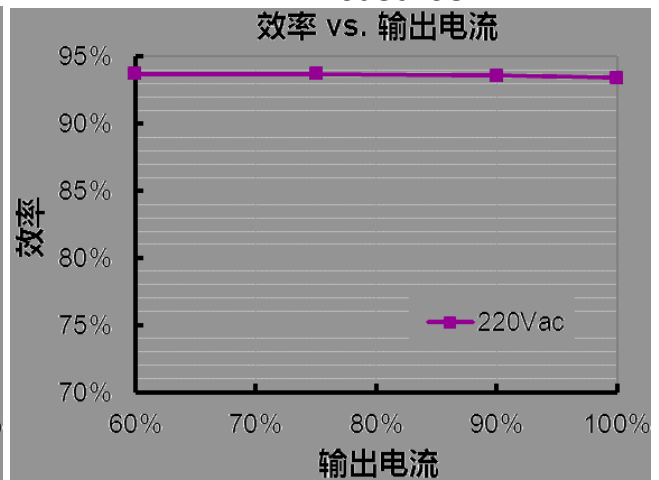

176-305Vac

	(1)	(2)	(3)	220Vac	

- 1 CCC 220/230/240Vac; CCC 200-240Vac 190- Vdc
BIS KCC KS
- 2 90-305Vac 90-176Vac " "
- 3 220Vac, 100% " "
- 4 SELV
- 5 BIS -3000

EBV-250SxxxSV

Rev. C

250W

IP67

EBV-250S012SV
效率 vs. 输出电流

EBV-250S024SV
效率 vs. 输出电流

EBV-250S036SV
效率 vs. 输出电流

EBV-250S048SV
效率 vs. 输出电流

EBV-250S012SV

EBV-250S024SV

EBV-250SxxxSV

Rev. C

250W