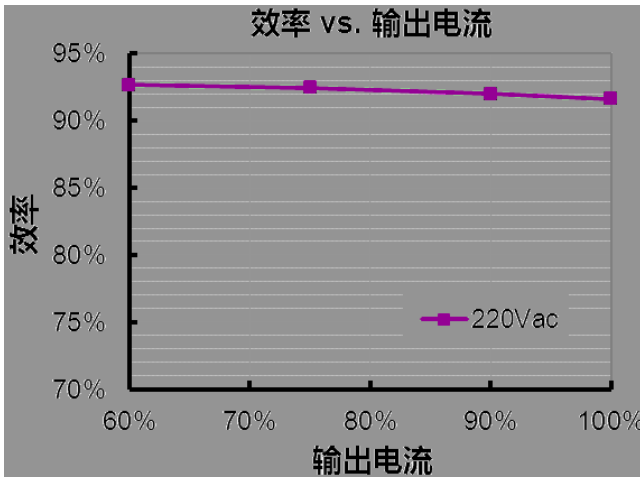

176-305Vac

	(1)	(2)	(3)	220Vac	

- 1 CCC 220/230/240Vac; CCC 200-240Vac 190- Vdc
BIS KCC KS
- 2 90-305Vac 90-176Vac " "
- 3 220Vac, 100% " "
- 4 SELV
- 5 BIS -3000

EBV-250SxxxSV

Rev. C

250W

IP67

EBV-250S012SV
效率 vs. 输出电流

EBV-250S024SV
效率 vs. 输出电流

EBV-250S036SV
效率 vs. 输出电流

EBV-250S048SV
效率 vs. 输出电流

EBV-250S012SV

EBV-250S024SV

EBV-250SxxxSV

Rev. C

250W