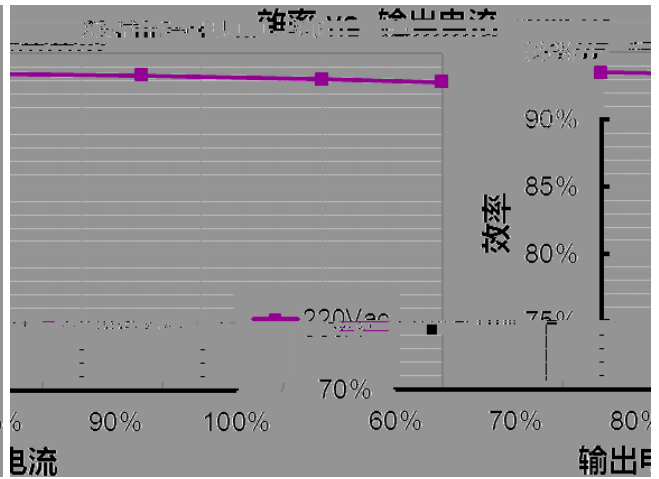

176-305Vac

	(1)	(2)	(3)	220Vac	

- 1 CCC 220/230/240Vac; CCC 200-240Vac 190- Vdc
BIS KCC KS
- 2 90-305Vac 90-176Vac " "
- 3 220Vac, 100% " "
- 4 SELV
- 5 BIS -3000

EBV-250SxxxSV

Rev. C

250W

IP67

EBV-250S012SV
效率 vs. 输出电流

EBV-250S024SV
效率 vs. 输出电流

EBV-250S036SV
效率 vs. 输出电流

EBV-250S048SV
效率 vs. 输出电流

EBV-250S012SV

EBV-250S024SV

EBV-250SxxxSV

Rev. C

250W