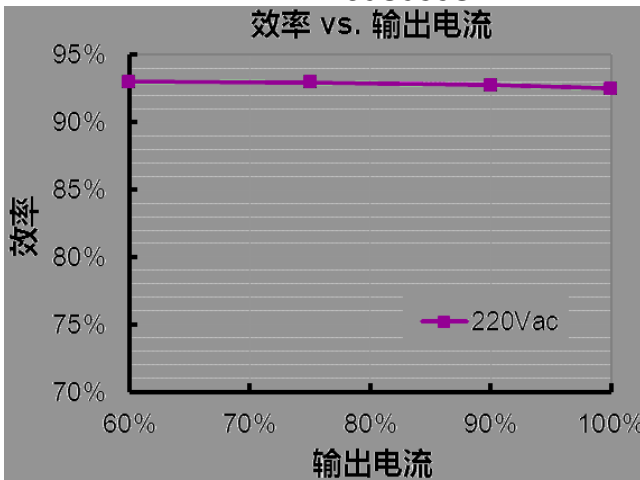

176-305Vac

	(1)	(2)	(3)	220Vac	

- 1 CCC 220/230/240Vac; CCC 200-240Vac 190- Vdc
BIS KCC KS
- 2 90-305Vac 90-176Vac " "
- 3 220Vac, 100% " "
- 4 SELV
- 5 BIS -3000

EBV-250SxxxSV

Rev. C

250W

IP67

EBV-250S012SV
效率 vs. 输出电流

EBV-250S024SV
效率 vs. 输出电流

EBV-250S036SV
效率 vs. 输出电流

EBV-250S048SV
效率 vs. 输出电流

EBV-250S012SV

EBV-250S024SV

EBV-250SxxxSV

Rev. C

250W